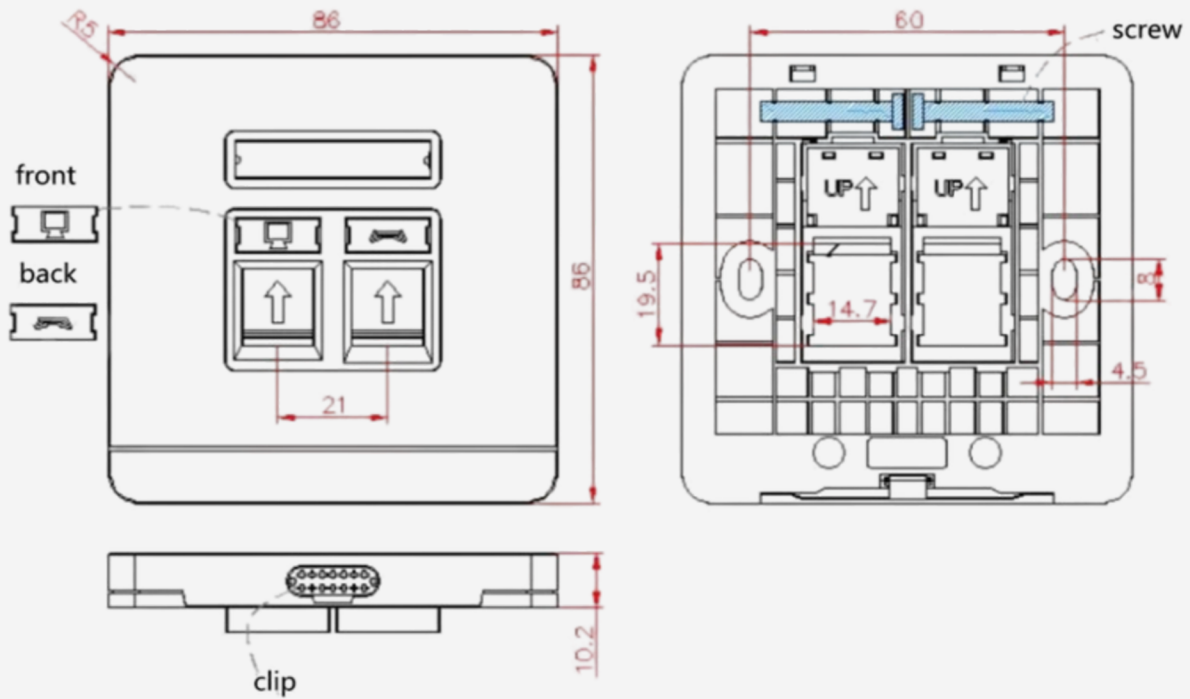

TECHNICAL DRAWING

ORDERING INFORMATION

FFPF1PW	86x86 mm Flush mount keystone single gang face plate, White, Shuttered
FFPF2PW	86x86 mm Flush mount keystone dual gang face plate, White, Shuttered
FFPF4PW	86x86 mm Flush mount keystone quad gang face plate, White, Shuttered
FFPA1PW	86x86 mm Angled single gang face plate, Keystone, White, Shuttered
FFPA2PW	86x86 mm Angled dual gang face plate, Keystone, White, Shuttered